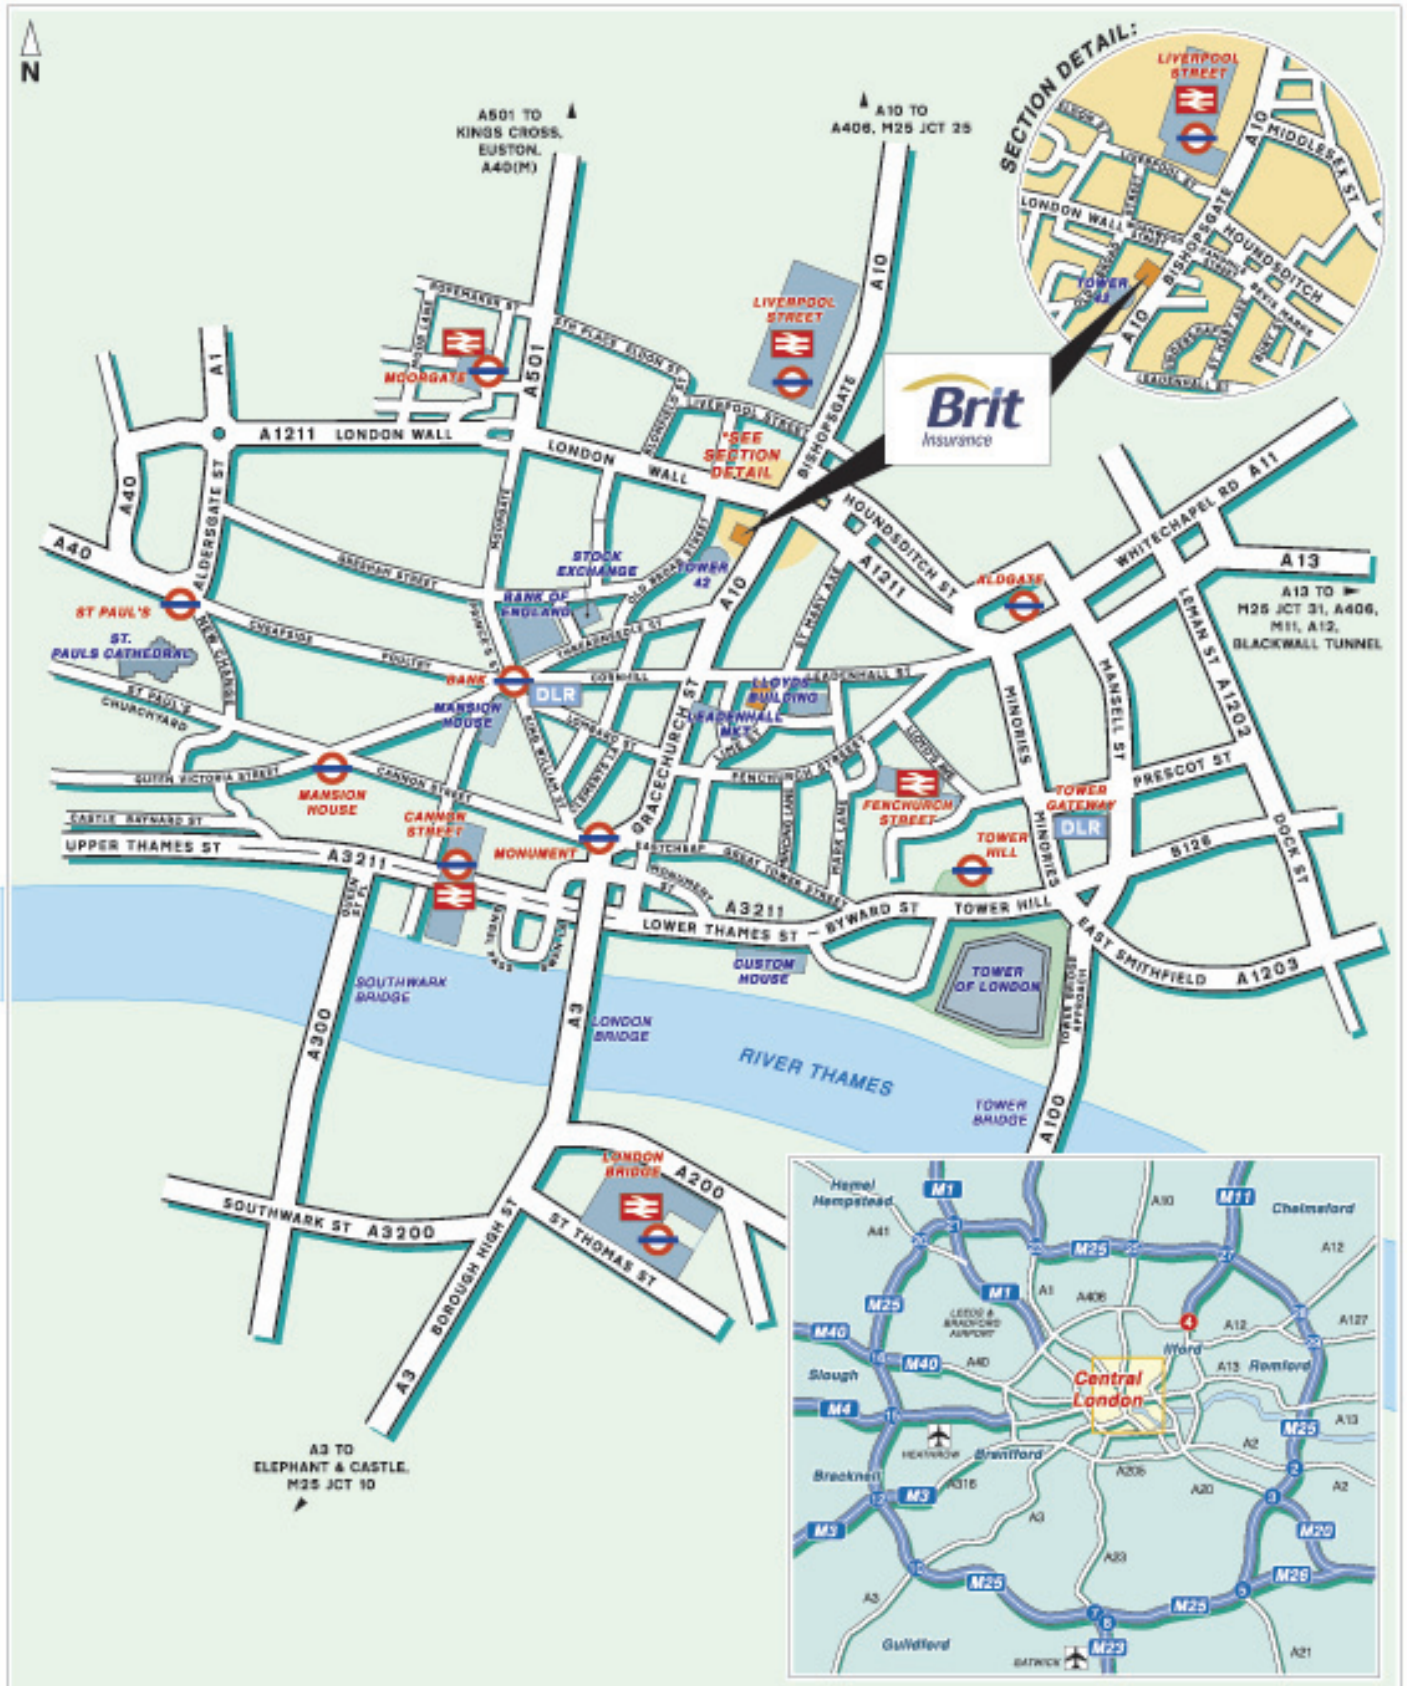

London

Brit Insurance

55 Bishopsgate, London EC2N 3AS
 T. 020 7984 8700 F. 020 7984 8701
 E. enquiries@britinsurance.com

www.britinsurance.com

 **By Rail/Underground**
Liverpool Street Station is approximately 2 minutes walk away.
 For information on train operators and times phone National Rail Enquiries on 0845 7484950.

 **By Road**
 Find directions to your local Brit Insurance office with The AA Route Planner www.theaa.com.

 **By Air Heathrow Airport**
 Approximately 60 minutes drive away,
City Airport Approximately 30 minutes drive away.
Gatwick and Stanstead Airports
 Approximately 60 minutes drive away.